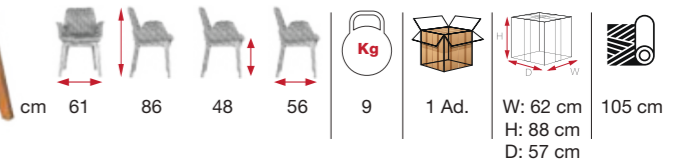

Szék karfával
Chair with armrest