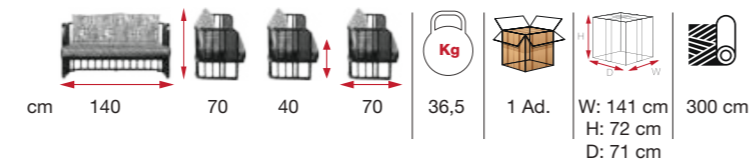

LANAR

[LMR 01]