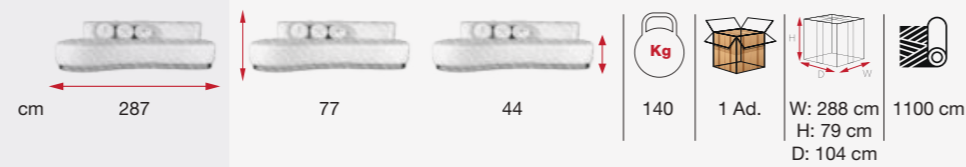

[GLE 01]

JULIA

[JWS 01]
Karosszék
Chair with armrest

[JWS 02]
Two seater

BUSSANA

[BLU 01]

álmok a felhők felett

dreams above the clouds