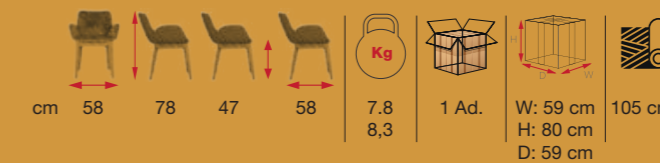

[PSS 07]
Csillagtalp
Star leg