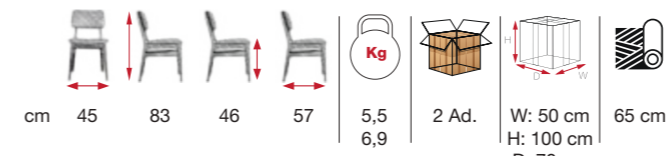

CRONOS

[KRS 01]

ARTEGNO

BESTSELLER

BESTSELLER