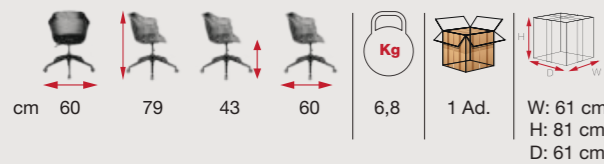

GARDI

SHOWROOM

- Cappuccino
- Black
- White
- Red
- Brown
- Yellow

- Cappuccino
- Black
- White
- Red
- Brown
- Yellow