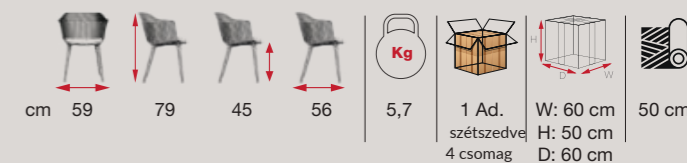

DELUZZO

IVO

[ICN 04]

[ICN 01]

GARDI

SHOWROOM

-  Cappuccino
-  Black
-  White
-  Red
-  Brown
-  Yellow

-  Cappuccino
-  Black
-  White
-  Red
-  Brown
-  Yellow